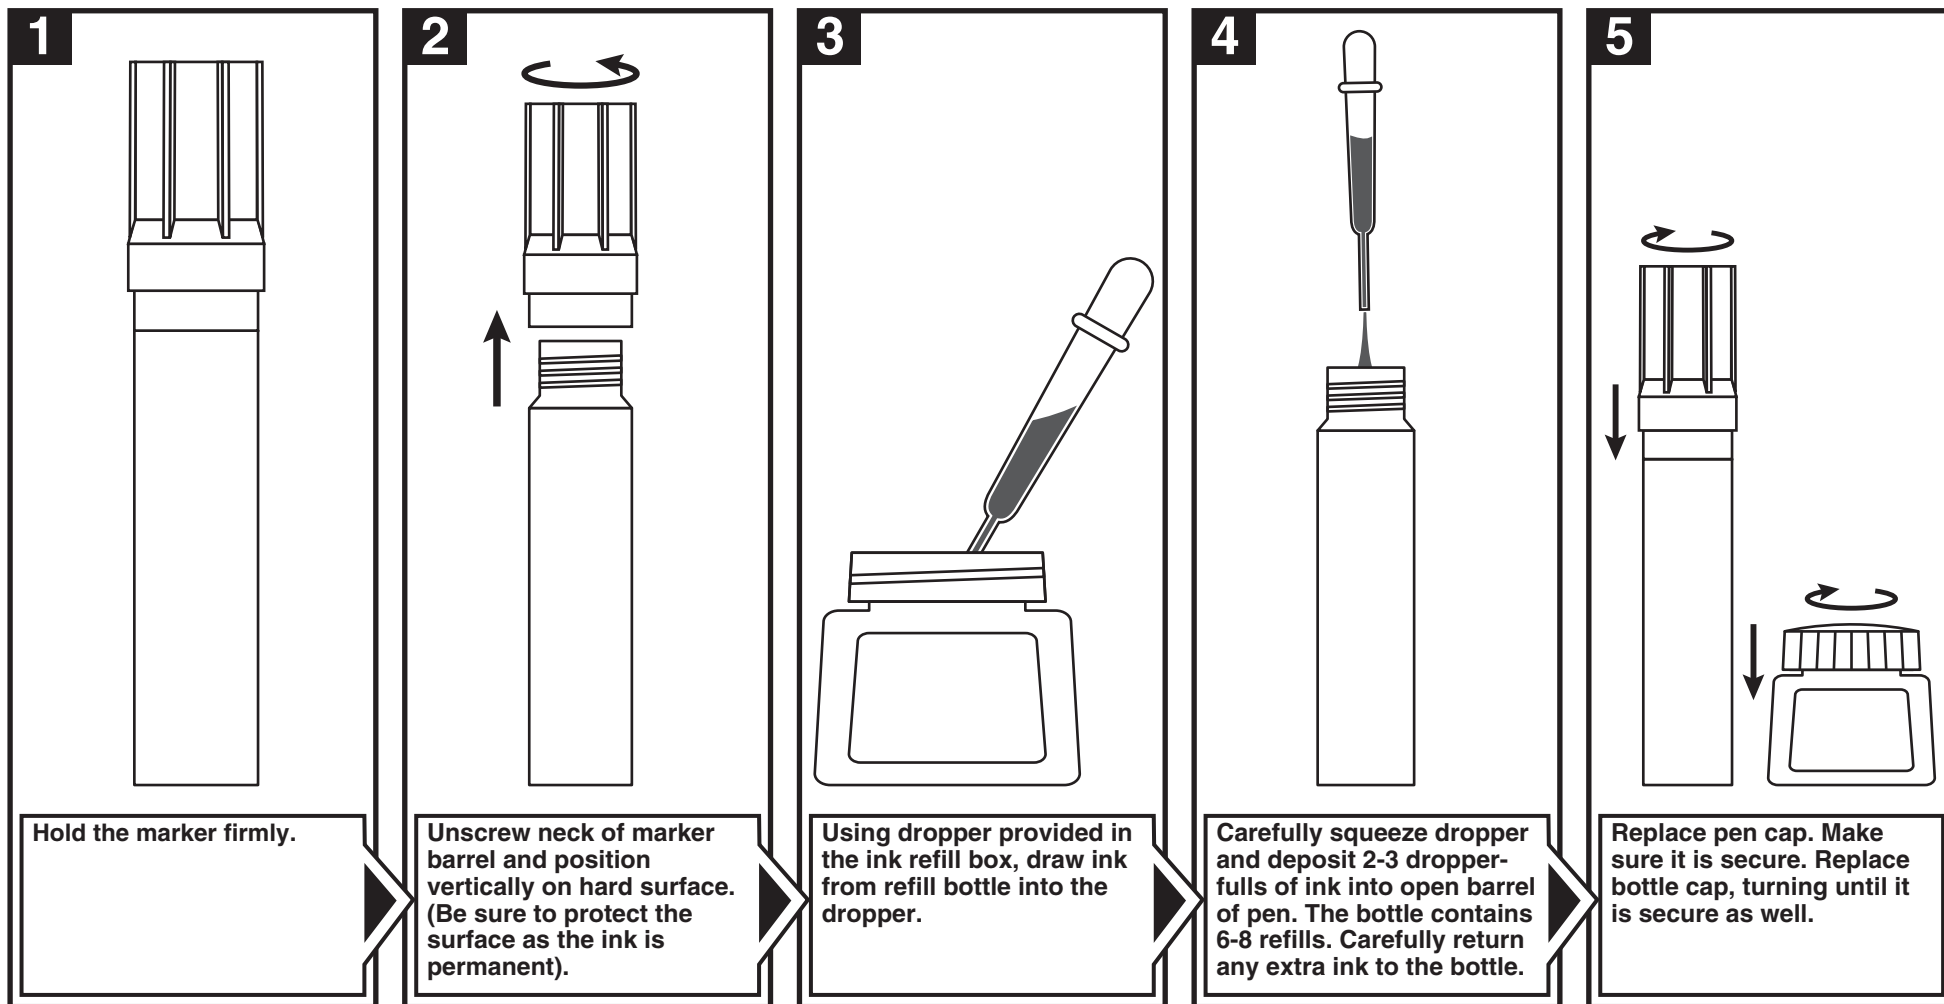

SUPER COLOR MARKER REFILL INSTRUCTIONS

NOTE: The wool pen tip is designed to last. However, we recommend no more than 6 refills for optimal performance.